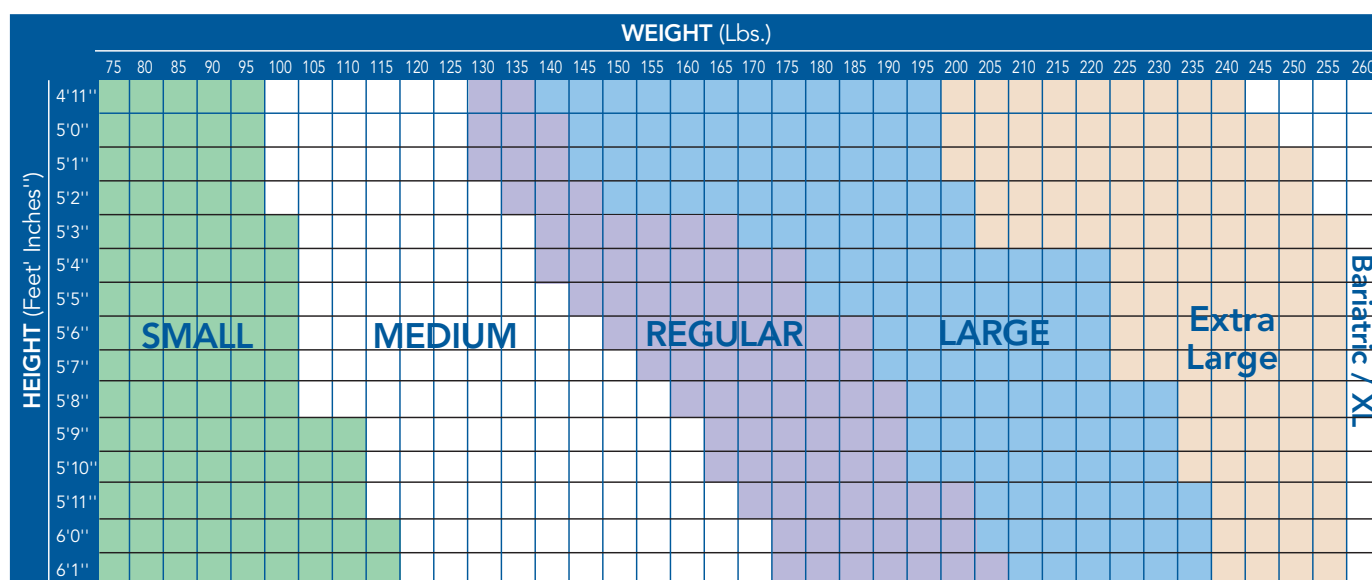

TENA® Briefs

SIZING CHART

Use this quick & easy reference guide to determine the appropriate TENA® Brief size.

Please note: this tool serves as a guideline only.

Due to differing body shapes, brief sizes may be different than sizing indicated in range.

Please reference the methods indicated in the TENA® Procedure Manual.

Sizes

BARIATRIC 2XL BRIEF

BARIATRIC 3XL BRIEF

Fits Waist/Hips

64" - 70" / 163cm - 178cm

64" - 95" / 163cm - 241cm

To determine the accurate size, measure the wearer's waist or hips (whichever is larger) and follow the chart above. The size of the brief is printed along the length of the wetness indicator.

You will generally find that women have larger hips while men have larger waists.