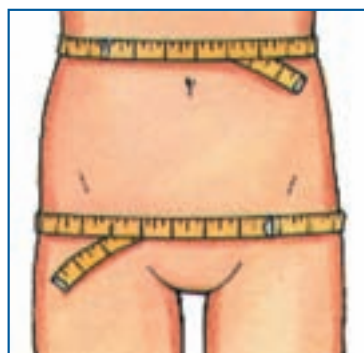

TENA® Briefs

SIZING CHART

Use this quick & easy reference guide to determine the appropriate TENA® Brief size.

Please note: this tool serves as a guideline only.

Due to differing body shapes, brief sizes may be different than sizing indicated in range.

Please reference the methods indicated in the TENA® Procedure Manual.

Sizes

BARIATRIC 2XL BRIEF

BARIATRIC 3XL BRIEF

Fits Waist/Hips

64" - 70" / 163cm - 178cm

64" - 95" / 163cm - 241cm

To determine the accurate size, measure the wearer's waist or hips (whichever is larger) and follow the chart above. The size of the brief is printed along the length of the wetness indicator.

You will generally find that women have larger hips while men have larger waists.